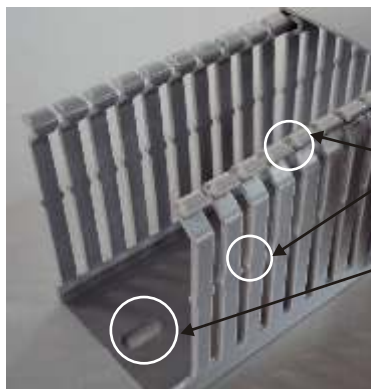

Wiring Ducts

UL US CE RoHS

Wiring Ducts

Trinity Touch provides state-of-art Wiring Ducts

Trinity Touch Wiring Ducts is the product, available in wide range to accommodate wires and cables for the smallest wall mounted panel to larger integrated systems.

Double Restricted Slot

Mounting Hole Pattern According to DIN

V-Shaped Slot Lead-In

Non-Slip Cover

Specially formulated PVC material

Flush Cover Design

Narrow Finger Design

Complete solution of accessories and tools for installation

Technical Information

Single Restricted slot up to 50mm Height

Double Restricted slot for height from 60mm onwards

Single mounting pattern up to 60mm width

Tripple mounting pattern for width from 80mm onwards