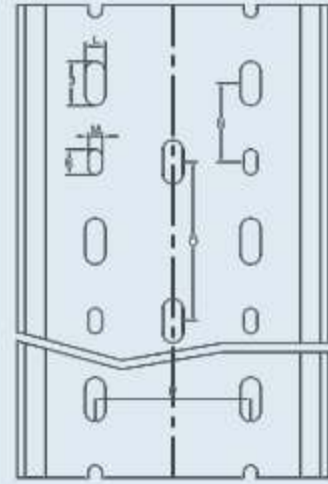

Technical Information

Single Restricted slot up to 50mm Height

Double Restricted slot for height from 60mm onwards

Single mounting pattern up to 60mm width

Tripple mounting pattern for width from 80mm onwards

Duct Size		Dimensions (mm)										
A (W)	B(H)	D	E	F	G	H	I	J	K	L	M	N
25	25	22.2	2	10.80	3.40	4	10	14	8	6.5	4.5	25
25	40	37.2	2	25.80	3.40	4	10	14	8	6.5	4.5	25
25	60	57.5	2	45.55	3.40	4	10	14	8	6.5	4.5	25
30	80	77.8	2	54.90	3.50	4	10	14	8	6.5	4.5	25
40	40	37.2	2	25.80	3.40	4	10	14	8	6.5	4.5	25
40	60	57.5	2	45.55	3.40	4	10	14	8	6.5	4.5	25
40	80	77.8	2	54.90	3.50	4	10	14	8	6.5	4.5	25
40	100	97.8	2	83.60	3.50	4	10	14	8	6.5	4.5	25
60	60	57.5	2	45.55	3.40	4	10	14	8	6.5	4.5	25
60	80	77.8	2	54.90	3.50	4	10	14	8	6.5	4.5	25
60	100	97.8	2	83.60	3.50	4	10	14	8	6.5	4.5	25
80	80	77.8	2	54.90	3.50	4	10	14	8	6.5	4.5	25
100	100	97.8	2	83.60	3.50	4	10	14	8	6.5	4.5	25