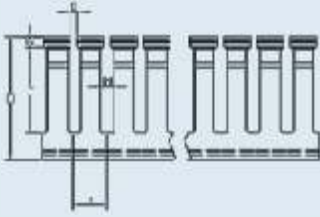

Technical Information

Single Restricted slot up to 50mm Height

Double Restricted slot for height from 60mm onwards

Single mounting pattern up to 60mm width

Tripple mounting pattern for width from 80mm onwards

Duct Size		Dimensions (mm)										
A (W)	B(H)	D	E	F	G	H	I	J	K	L	M	N
25	25	22.2	2	10.80	3.40	4	10	14	8	6.5	4.5	25
25	40	37.2	2	25.80	3.40	4	10	14	8	6.5	4.5	25
25	60	57.5	2	45.55	3.40	4	10	14	8	6.5	4.5	25
30	80	77.8	2	54.90	3.50	4	10	14	8	6.5	4.5	25
40	40	37.2	2	25.80	3.40	4	10	14	8	6.5	4.5	25
40	60	57.5	2	45.55	3.40	4	10	14	8	6.5	4.5	25
40	80	77.8	2	54.90	3.50	4	10	14	8	6.5	4.5	25
40	100	97.8	2	83.60	3.50	4	10	14	8	6.5	4.5	25
60	60	57.5	2	45.55	3.40	4	10	14	8	6.5	4.5	25
60	80	77.8	2	54.90	3.50	4	10	14	8	6.5	4.5	25
60	100	97.8	2	83.60	3.50	4	10	14	8	6.5	4.5	25
80	80	77.8	2	54.90	3.50	4	10	14	8	6.5	4.5	25
100	100	97.8	2	83.60	3.50	4	10	14	8	6.5	4.5	25