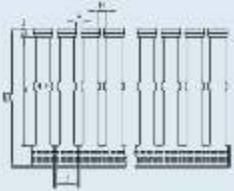

Technical Information

Single Restricted slot up to 50mm Height

Double Restricted slot for height from 60mm onwards

Single mounting pattern up to 60mm width

Tripple mounting pattern for width from 80mm onwards

Duct Size		Dimensions (mm)										
A (W)	B(H)	D	E	F	G	H	I	J	K	L	M	N
25	25	22.2	2	10.80	3.40	4	10	14	8	6.5	4.5	25
25	40	37.2	2	25.80	3.40	4	10	14	8	6.5	4.5	25
25	60	57.5	2	45.55	3.40	4	10	14	8	6.5	4.5	25
30	80	77.8	2	54.90	3.50	4	10	14	8	6.5	4.5	25
40	40	37.2	2	25.80	3.40	4	10	14	8	6.5	4.5	25
40	60	57.5	2	45.55	3.40	4	10	14	8	6.5	4.5	25
40	80	77.8	2	54.90	3.50	4	10	14	8	6.5	4.5	25
40	100	97.8	2	83.60	3.50	4	10	14	8	6.5	4.5	25
60	60	57.5	2	45.55	3.40	4	10	14	8	6.5	4.5	25
60	80	77.8	2	54.90	3.50	4	10	14	8	6.5	4.5	25
60	100	97.8	2	83.60	3.50	4	10	14	8	6.5	4.5	25
80	80	77.8	2	54.90	3.50	4	10	14	8	6.5	4.5	25
100	100	97.8	2	83.60	3.50	4	10	14	8	6.5	4.5	25