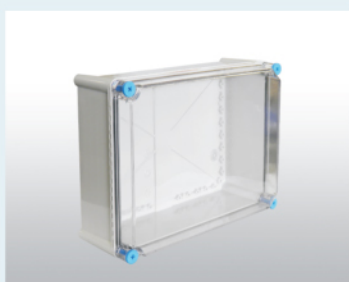

HEAVY 380X280X175 mm