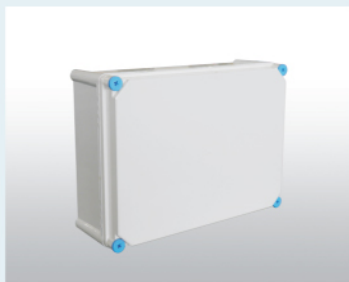

Dimensions of enclosures range from 85x83x60 mm to 560x380x180 mm.

TRIBOX™ BASIC SERIES

BASIC 130X80X60 mm

BASIC 130X130X75 mm

BASIC 180X130X100 mm

BASIC 180X180X100 mm

BASIC 130X80X60 mm

BASIC 130X130X75 mm

BASIC 180X130X100 mm

BASIC 180X180X100 mm

TRIBOX™ HEAVY SERIES

HEAVY 280X190X130 mm

HEAVY 280X280X130 mm

HEAVY 380X280X175 mm

HEAVY 560X380X180 mm

HEAVY 280X190X130 mm