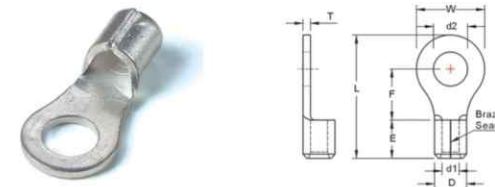

mm2	ITEM NO.	d2	w
120	F-TLK120-8	8.5	28.0
	F-TLK120-10	10.5	28.0
	F-TLK120-12	13.0	28.0
	F-TLK120-14	15.0	28.0
	F-TLK120-16	17.0	30.0
	F-TLK120-20	21.0	36.0
150	F-TLK150-8	8.5	31.0
	F-TLK150-10	10.5	31.0
	F-TLK150-12	13.0	31.0
	F-TLK150-14	15.0	31.0
	F-TLK150-16	17.0	31.0
	F-TLK150-20	21.0	36.0
185	F-TLK185-10	10.5	35.0
	F-TLK185-12	13.0	35.0
	F-TLK185-14	15.0	35.0
	F-TLK185-16	17.0	35.0
	F-TLK185-20	21.0	39.0
	F-TLK185-24	24.0	39.0
240	F-TLK240-10	10.5	39.0
	F-TLK240-12	13.0	39.0
	F-TLK240-14	15.0	39.0
	F-TLK240-16	17.0	39.0
	F-TLK240-20	21.0	39.0
	F-TLK240-24	24.0	39.0
300	F-TLK300-12	13.0	43.0
	F-TLK300-14	15.0	43.0
	F-TLK300-16	17.0	43.0
	F-TLK300-20	21.0	43.0
	F-TLK400-12	13.0	49.0
	F-TLK400-14	15.0	49.0
400	F-TLK400-16	17.0	49.0
	F-TLK400-20	21.0	49.0

PIN TERMINALS

OPEN BARREL TERMINALS

SOLDERLESS TERMINALS CONNECTORS

To Order Suffix:
 LR: Loose Piece Brass Finishing
 LT: Loose Piece Tin Plating

Example: F-606 LR for Brass Finishing Open Barrel Terminals

BNT: Non Insulated Seamless Tube Butt Connectors
 PTV: Vinyl Insulated Pin Terminals

PNT: Non Insulated Seamless Tube Butt Parallel Connectors

SOLDERLESS TERMINALS

FAST MOVING RANGE NON INSULATED RING TERMINALS