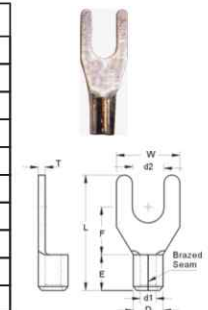

NON INSULATED SPADE TERMINALS

mm2	Item No.	d2	w	Spec.	
1.25	SNB 1-3.2	3.2	5.7	1.25-S3Y	
	SNBL 1-4	4.3	8.10	1.25-4Y	
	SNBL 1-5	5.3	9.5	1.25-5Y	
	SNBL 1-6	6.5	12.0	1.25-6Y	
	SNBS 1-3.7	3.7	5.7	1.25-3Y	
	SNBM 1-4	4.3	7.2	1.25-4Y	
	2	SNBL 2-4	4.3	8.10	2-4Y
		SNBL 2-5	5.3	9.5	2-5Y
		SNBL 2-6	6.5	12.0	2-6
		SNB 2-3.2	3.2	5.7	2-S3Y
SNBS 2-3.7		3.7	5.7	2-3Y	
SNBM 2-4		4.3	7.2	2-4Y	

mm2	Item No.	d2	w	Spec.
3.5	SNB 3-3.7	3.7	8.0	3.5-3Y
	SNB 3-4	4.3	8.0	3.5-4Y
	SNB 3-5	5.3	8.0	3.5-5Y
	SNB 3-6	6.5	12.0	3.5-6Y
	SNBL 5-4	4.3	9.0	5.5-4Y
	SNBL 5-5			
5.5	SNBL 5-6	6.5	12.0	5.5-6Y
	SNB 5-8	8.4	14.0	5.5-8Y
	SNB 5-3.7	3.7	8.3	5.5-3Y
	SNB 5-5	5.3	9.0	5.5-5Y